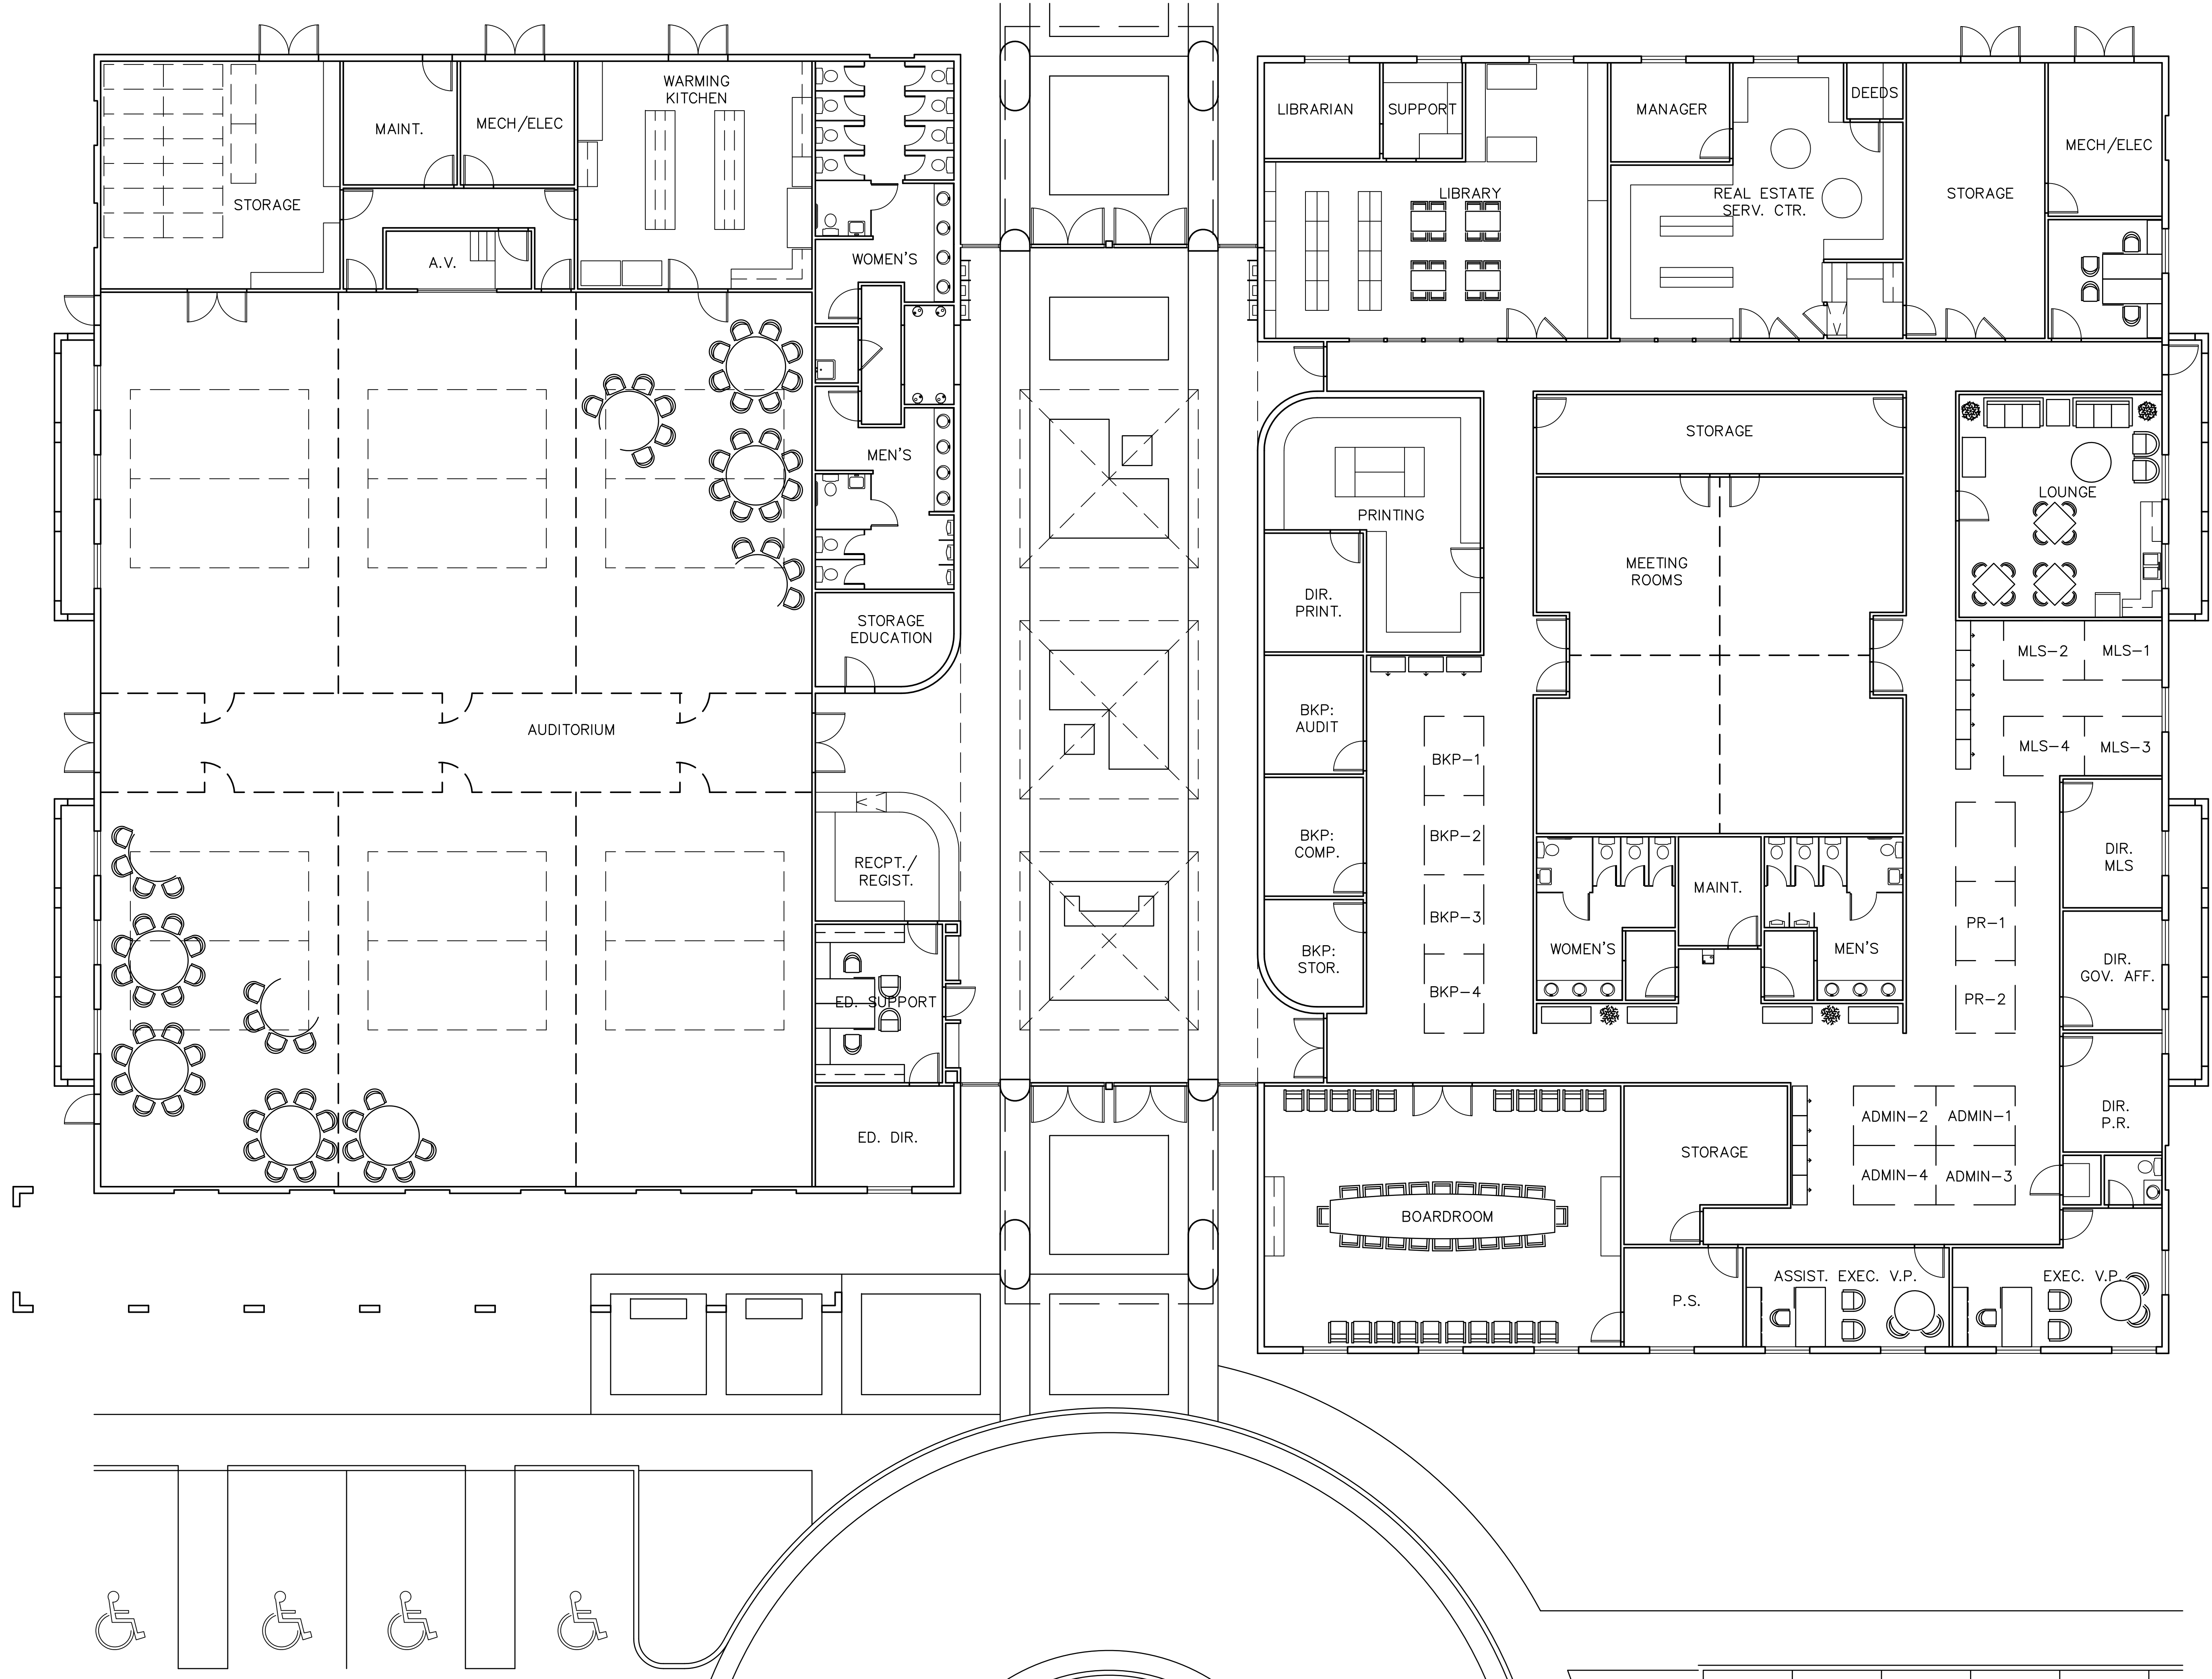

**PROPOSED OFFICE BUILDING
 MAITLAND FLORIDA**

PARKING:
 289 SPACES SHOWN
 INCL. 7- HANDICAPPED SPACES
 (300+ POSSIBLE)

Proposed Office Building
 Greater Orlando Association of Realtors, Inc.

PROPOSED OFFICE BUILDING
 MAITLAND
 FLORIDA