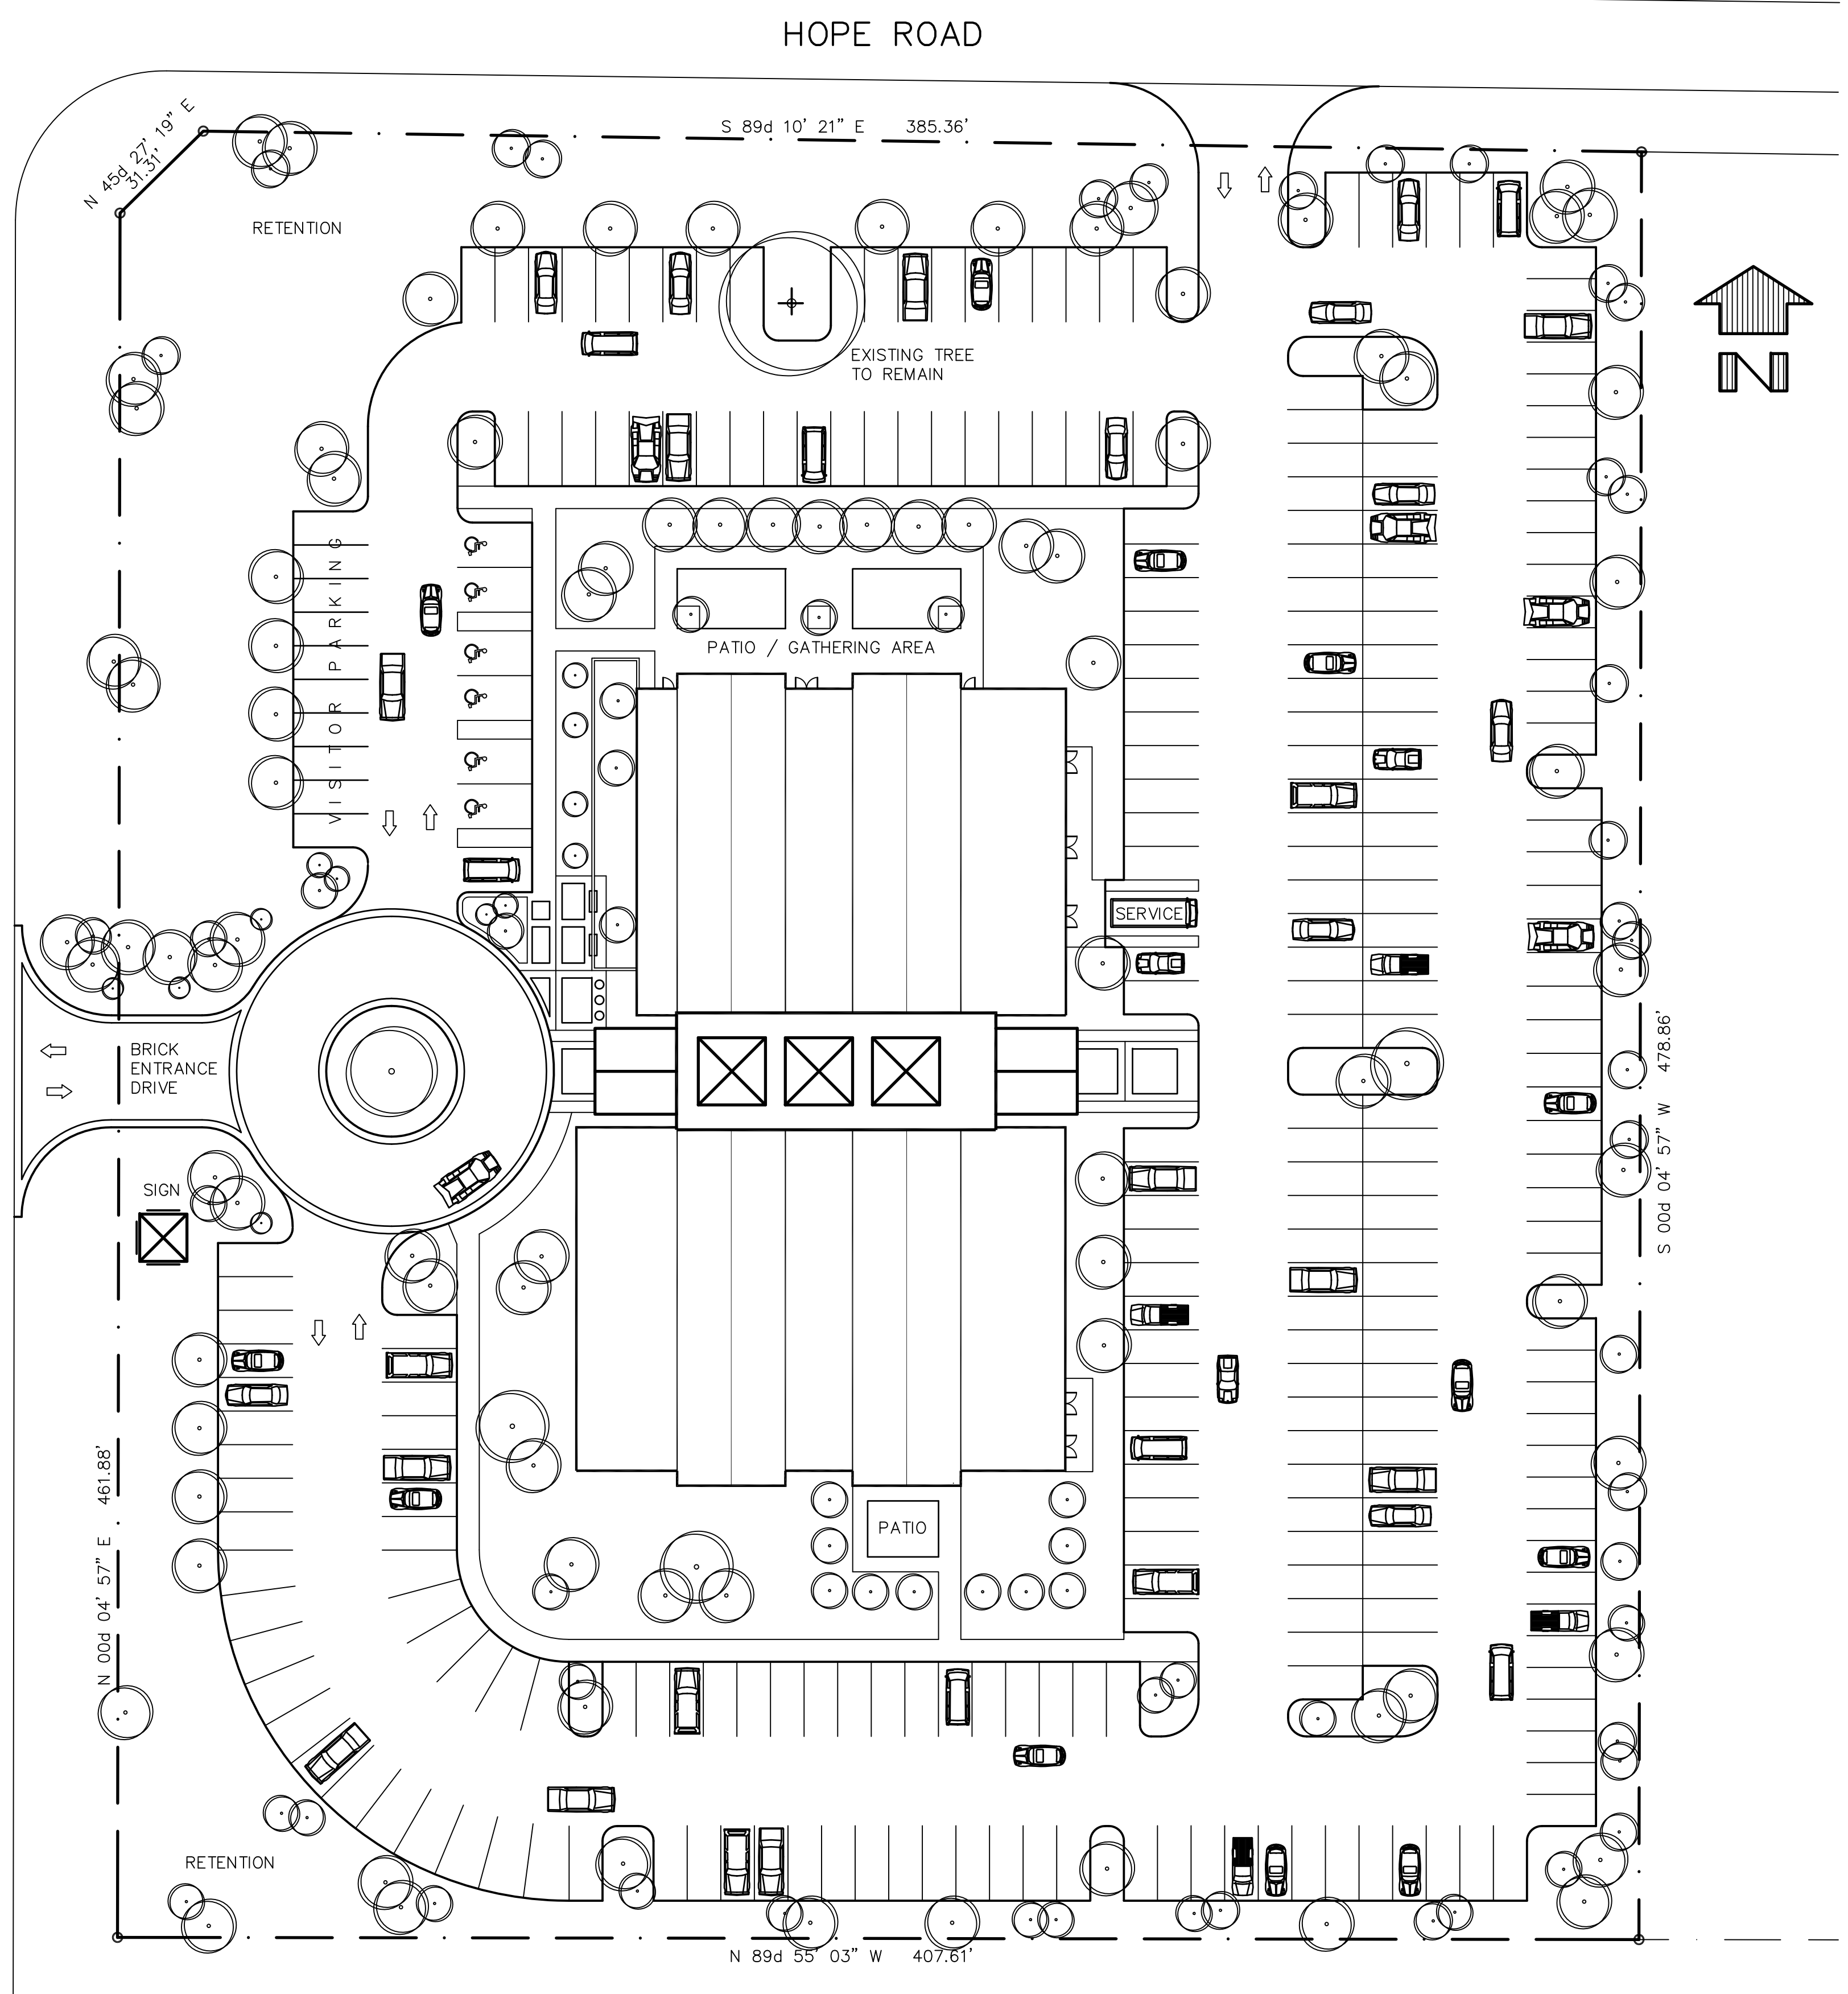

**PROPOSED OFFICE BUILDING
 MAITLAND FLORIDA**

PARKING:
 289 SPACES SHOWN
 INCL. 7- HANDICAPPED SPACES
 (300+ POSSIBLE)

Proposed Office Building
 Greater Orlando Association of Realtors, Inc.

PROPOSED OFFICE BUILDING
 MAITLAND
 FLORIDA